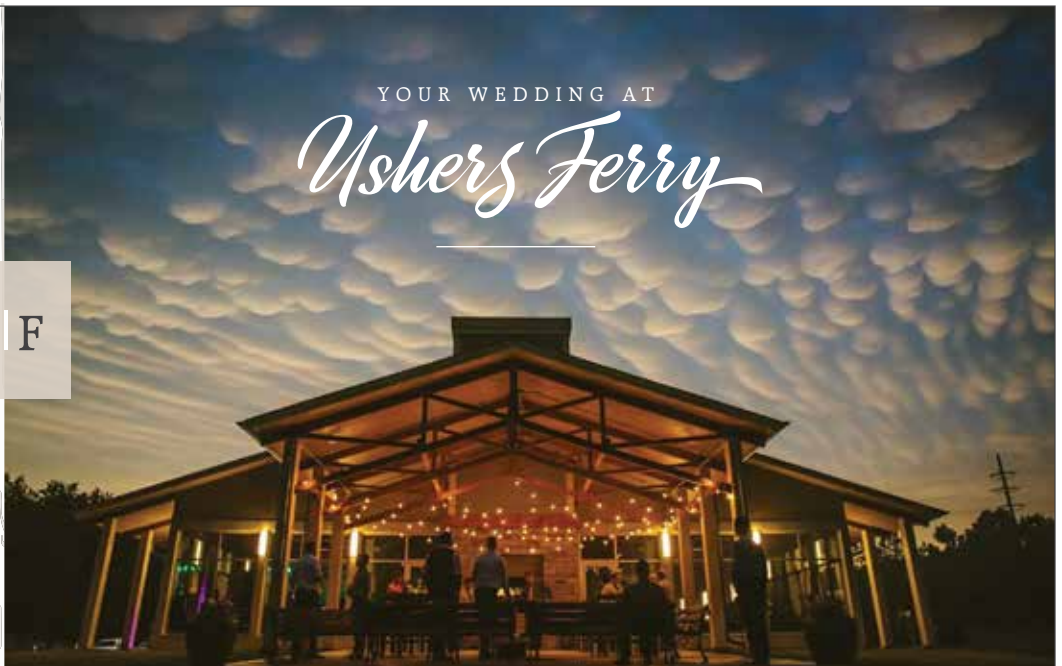

OUR VENUE. YOUR VISION.

Ushers Ferry is a picturesque village on a 10-acre site along the Cedar River with opportunities to make your wedding as unique as you are.

From the romantic gazebo and charming country church to natural, rustic settings that make beautiful backdrops, at Ushers Ferry you can create the wedding of your dreams.

<http://bit.ly/UFwedding>
319.286.5699